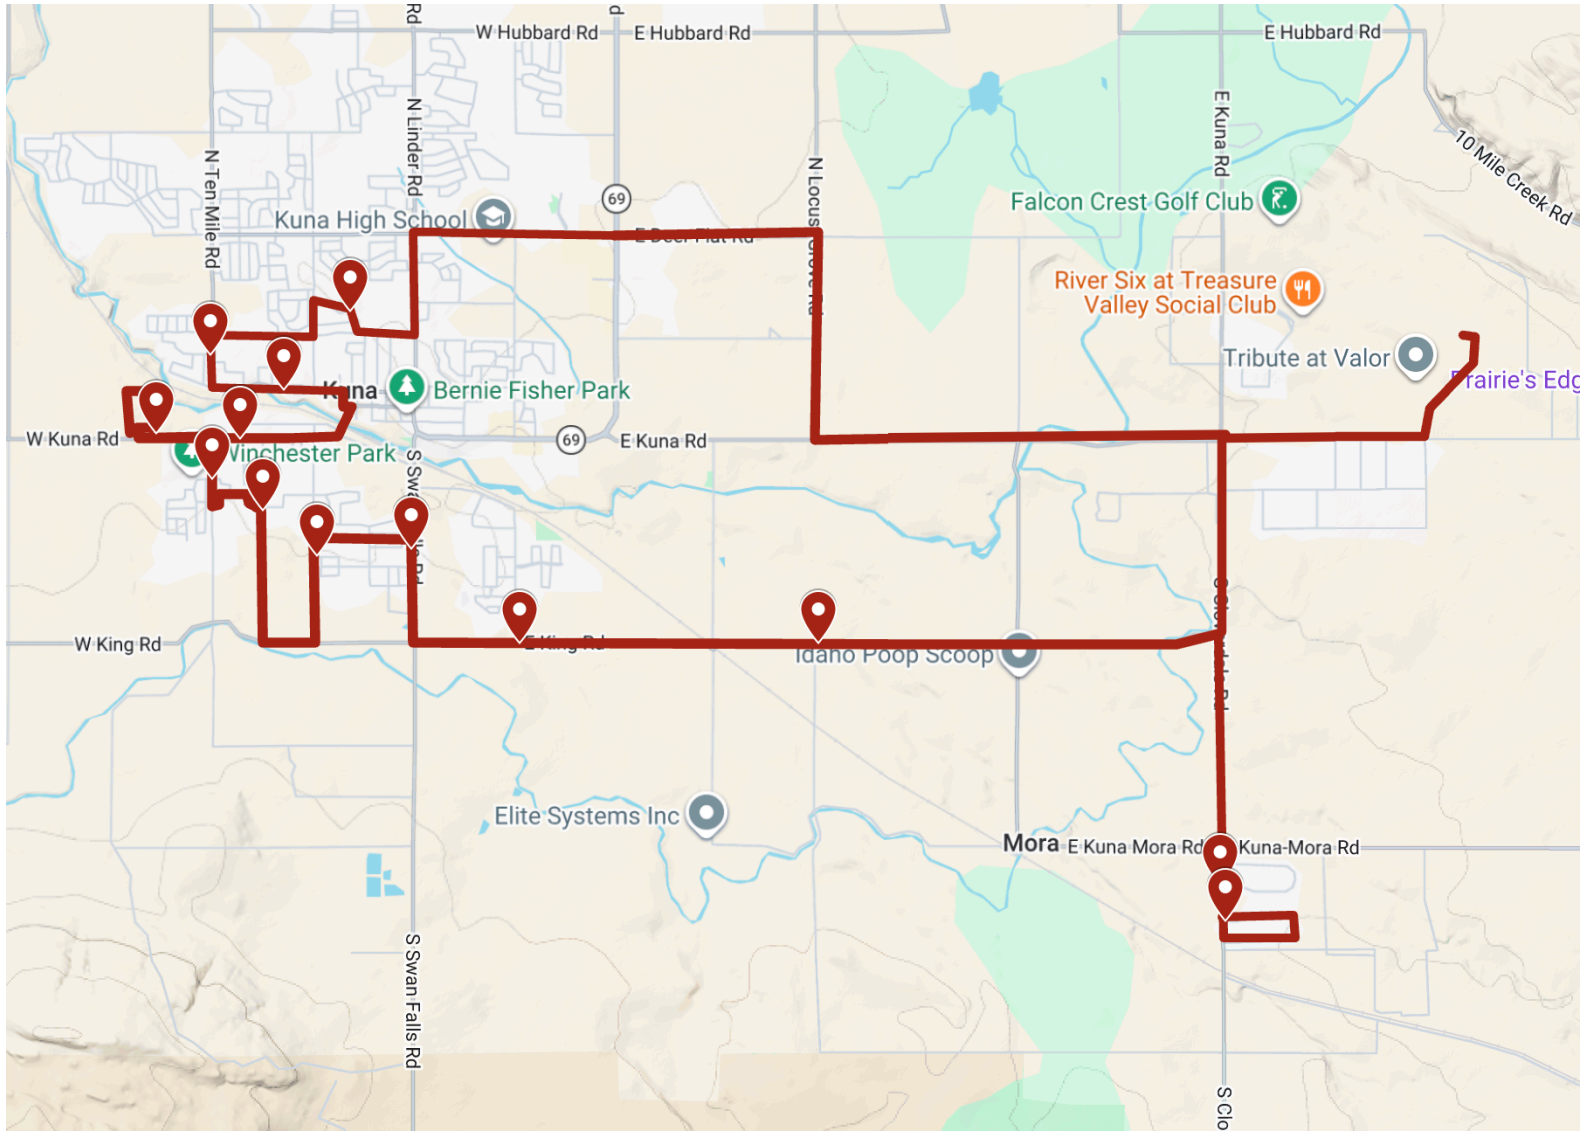

Red Route

Red Route

Please arrive at your bus stop at least 5 minutes before the scheduled time.

#	Bus Stop	AM Time	PM Time
1	Goiri and Mendi (Kuna Boys and Girls Club)	7:22	3:47
2	Ten Mile and Topanga	7:25	3:50
3	4th Street and Stear	7:26	3:51
4	Avalon and Cedar	7:29	3:53
5	Trout Lily and Cranesbill	7:30	3:54
6	Ten Mile and Yukon	7:34	3:58
7	Ash and Penelope	7:36	4:00
8	School and Sandbox	7:39	4:03
9	Sunbeam and Swan Falls	7:40	4:04
10	King and Luker	7:42	4:06
11	King and Locust Grove	7:44	4:08
12	Touchrock and Clovedale	7:51	4:15
13	Cloverdale and Tustin	7:53	4:17