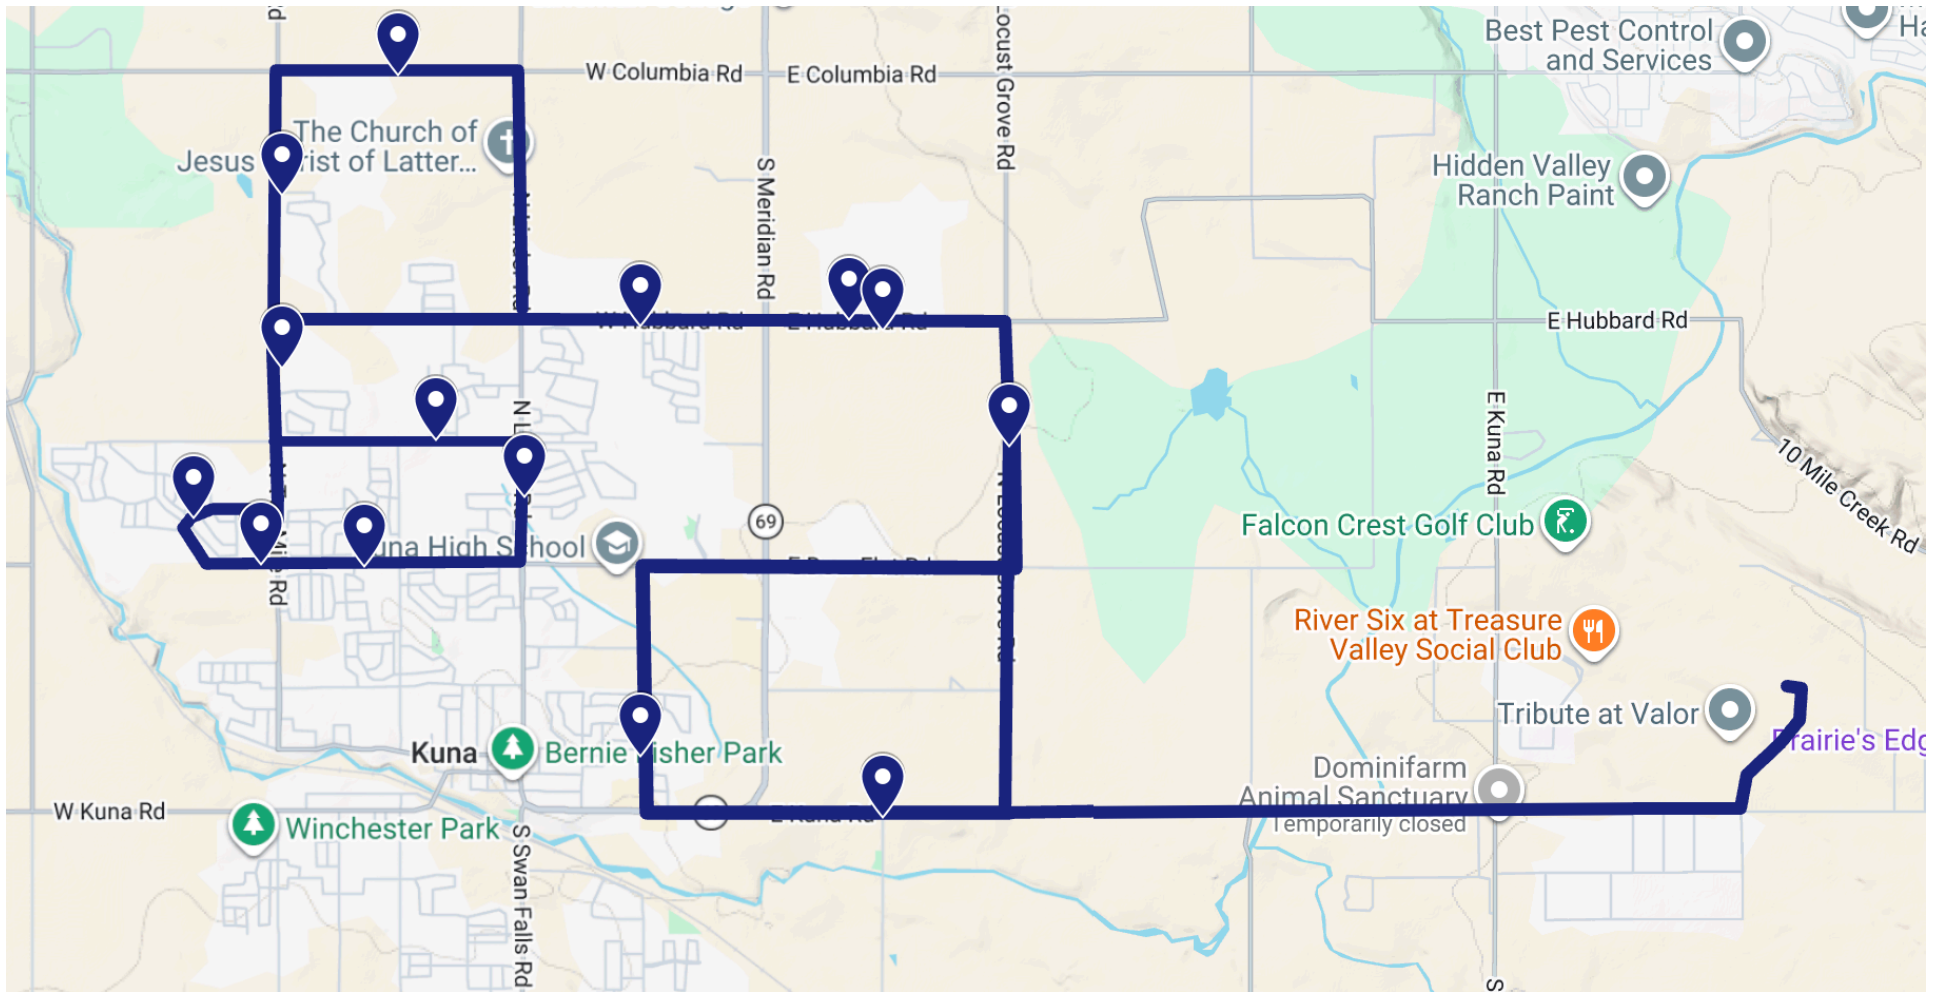

Green Route

Green Route

Please arrive at your bus stop at least 5 minutes before the scheduled time.

#	Bus Stop	AM Time	PM Time
1	E. Deer Flat Rd. and Lugarno	7:10	3:40
2	E. Deer Flat Rd. and Sailer	7:11	3:41
3	Linder and Hillgreen Dr.	7:13	3:42
4	Linder and W. Paloma Ridge St.	7:15	3:44
5	Ten Mile and Memory Lane	7:19	3:48
6	Ten Mile and Ballard	7:21	3:50
7	Overland and Spanish Sun Way	7:29	3:58
8	Linder and Top Edge	7:31	4:00
9	Meridian and E. Shafer View Dr.	7:37	4:06
10	Locust Grove and Artenay	7:43	4:12
11	Lake Hazel and Peak Ave	7:46	4:15
12	Eagle Rd and Darcy	7:47	4:16
13	Kuna and Romiro (becomes 1st stop in PM)	7:56	3:35

Blue Route

Blue Route

Please arrive at your bus stop at least 5 minutes before the scheduled time.

#	Bus Stop	AM Time	PM Time
1	Hubbard and S. Magellan	7:16	3:41
2	Crenshaw and Firebrick	7:26	3:51
3	Deer Flat and Wasabi	7:27	3:52
4	All About Me Creative Learning Center	7:28	3:53
5	Linder and East Wood Owl	7:31	3:56
6	Ardell and Honeysuckle	7:32	3:57
7	Ten Mile and Treehouse	7:34	3:59
8	Ten Mile and Mason Creek Rd	7:35	4:00
9	Columbia and School	7:37	4:02
10	Hubbard and Kay	7:41	4:06
11	Hubbard and Stroebel	7:43	4:08
12	Locust Grove and E. Spirit Hawk	7:45	4:10
13	Kay and 4th St.	7:51	4:16
14	Kuna and Stroebel	7:53	4:18

Gold Route

Please arrive at your bus stop at least 5 minutes before the scheduled time.

#	Bus Stop	AM Time	PM Time
1	E. Columbia and Hidden Valley Rd.	7:02	3:45
2	Bigwood and S. Acacia	7:05	3:48
3	Seabreeze and Mossycup (Boys and Girls Club Desert Sage)	7:07	3:50
4	Cole Rd. and Latigo	7:11	3:54
5	Desert and Tinker	7:13	3:56
6	Lake Hazel and Snowdrift	7:16	3:59
7	Five Mile and Roan Meadows	7:22	4:05
8	Victory and Canonero	7:24	4:07
9	Victory and Balthasar	7:31	4:14
10	Victory and Standing Timber Way	7:34	4:17
11	Meridian and Harris	7:36	4:19
12	Amity and Marsala	7:39	4:22
13	Amity in front Mint Dental (Tomlinson YMCA)	7:41	4:24
14	Valley and Lake Hazel	7:46	4:29
15	Cloverdale and Hidden Valley St.	7:49	4:32