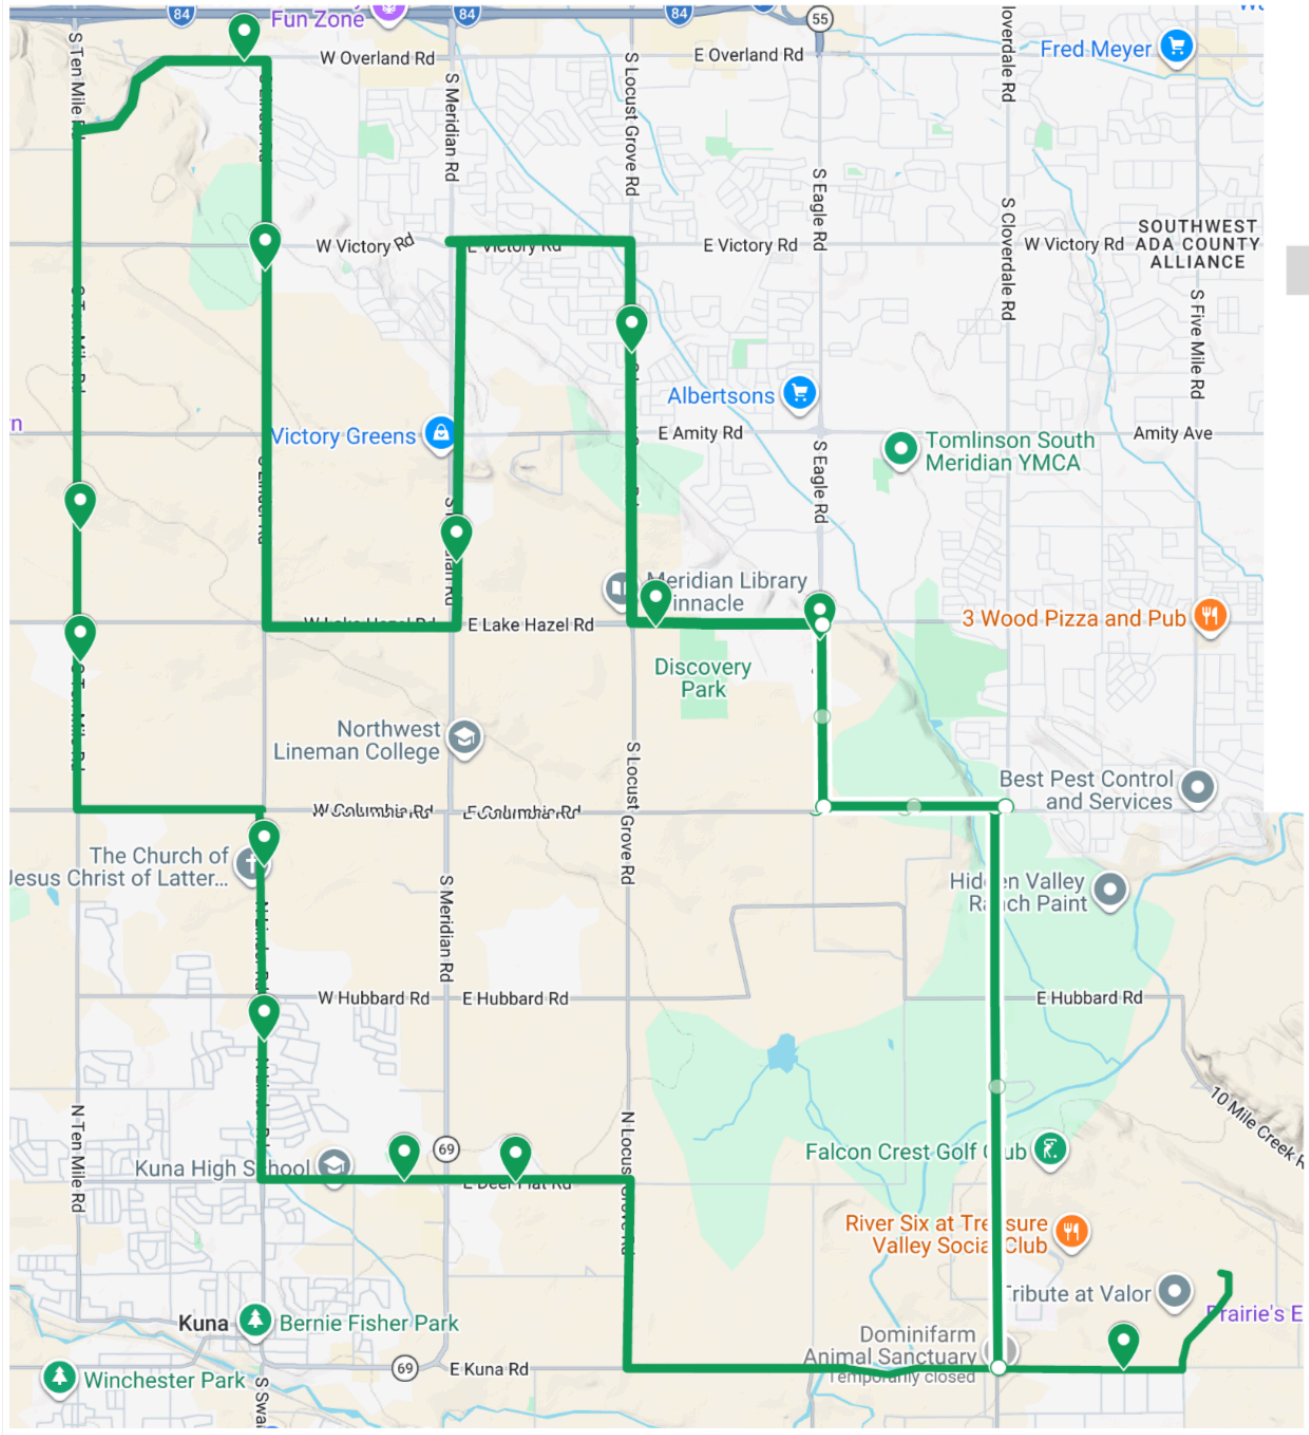

Green Route

Green Route

Please arrive at your bus stop at least 5 minutes before the scheduled time.

#	Bus Stop	AM Time	PM Time
1	E. Deer Flat Rd. and Lugarno	7:10	3:40
2	E. Deer Flat Rd. and Sailer	7:11	3:41
3	Linder and Hillgreen Dr.	7:13	3:42
4	Linder and W. Paloma Ridge St.	7:15	3:44
5	Ten Mile and Memory Lane	7:19	3:48
6	Ten Mile and Ballard	7:21	3:50
7	Overland and Spanish Sun Way	7:29	3:58
8	Linder and Top Edge	7:31	4:00
9	Meridian and E. Shafer View Dr.	7:37	4:06
10	Locust Grove and Artenay	7:43	4:12
11	Lake Hazel and Peak Ave	7:46	4:15
12	Eagle Rd and Darcy	7:47	4:16
13	Kuna and Romiro (becomes 1st stop in PM)	7:56	3:35

Blue Route

Blue Route

Please arrive at your bus stop at least 5 minutes before the scheduled time.

#	Bus Stop	AM Time	PM Time
1	Hubbard and S. Magellan	7:16	3:41
2	Crenshaw and Firebrick	7:26	3:51
3	Deer Flat and Wasabi	7:27	3:52
4	All About Me Creative Learning Center	7:28	3:53
5	Linder and East Wood Owl	7:31	3:56
6	Ardell and Honeysuckle	7:32	3:57
7	Ten Mile and Treehouse	7:34	3:59
8	Ten Mile and Mason Creek Rd	7:35	4:00
9	Columbia and School	7:37	4:02
10	Hubbard and Kay	7:41	4:06
11	Hubbard and Stroebel	7:43	4:08
12	Locust Grove and E. Spirit Hawk	7:45	4:10
13	Kay and 4th St.	7:51	4:16
14	Kuna and Stroebel	7:53	4:18

Gold Route

Please arrive at your bus stop at least 5 minutes before the scheduled time.

#	Bus Stop	AM Time	PM Time
1	E. Columbia and Hidden Valley Rd.	7:02	3:45
2	Bigwood and S. Acacia	7:05	3:48
3	Seabreeze and Mossycup (Boys and Girls Club Desert Sage)	7:07	3:50
4	Cole Rd. and Latigo	7:11	3:54
5	Desert and Tinker	7:13	3:56
6	Lake Hazel and Snowdrift	7:16	3:59
7	Five Mile and Roan Meadows	7:22	4:05
8	Victory and Canonero	7:24	4:07
9	Victory and Balthasar	7:31	4:14
10	Victory and Standing Timber Way	7:34	4:17
11	Meridian and Harris	7:36	4:19
12	Amity and Marsala	7:39	4:22
13	Amity in front Mint Dental (Tomlinson YMCA)	7:41	4:24
14	Valley and Lake Hazel	7:46	4:29
15	Cloverdale and Hidden Valley St.	7:49	4:32